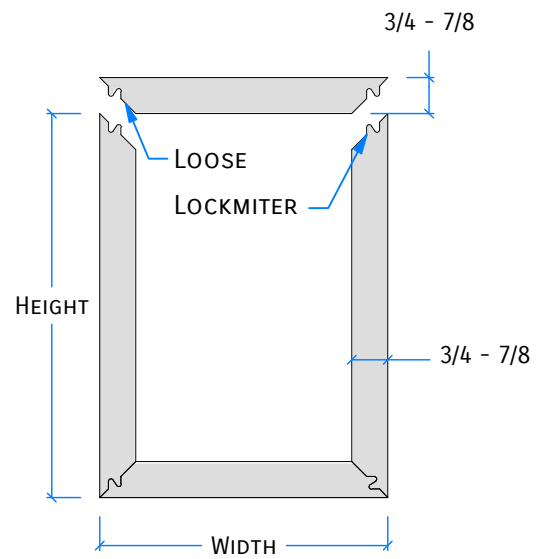

4 SIDES ALL ASSEMBLED

4 SIDES WITH ONE SIDE LOOSE

SCALE : 1:4

PART NAME : FAUX BEAMS

HOMESTEAD
WOODWORKS